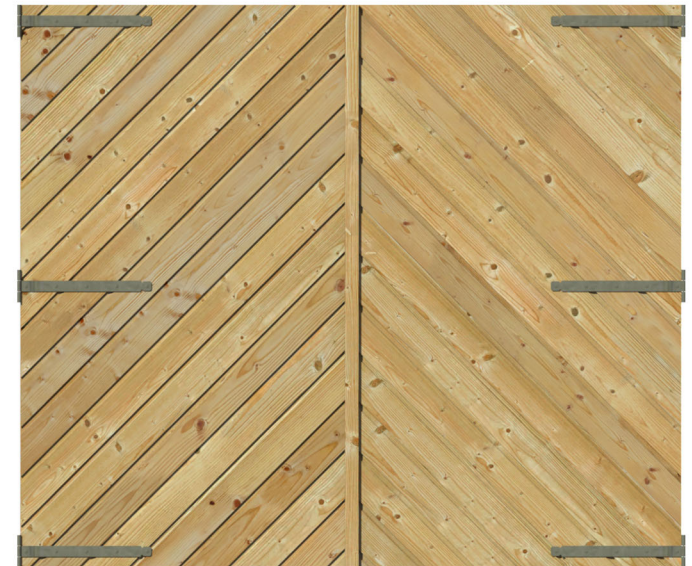

Garagedeur G7
2400x2100mm

Deur moet van binnenuit open gemaakt worden.

Deur moet van binnenuit open gemaakt worden.